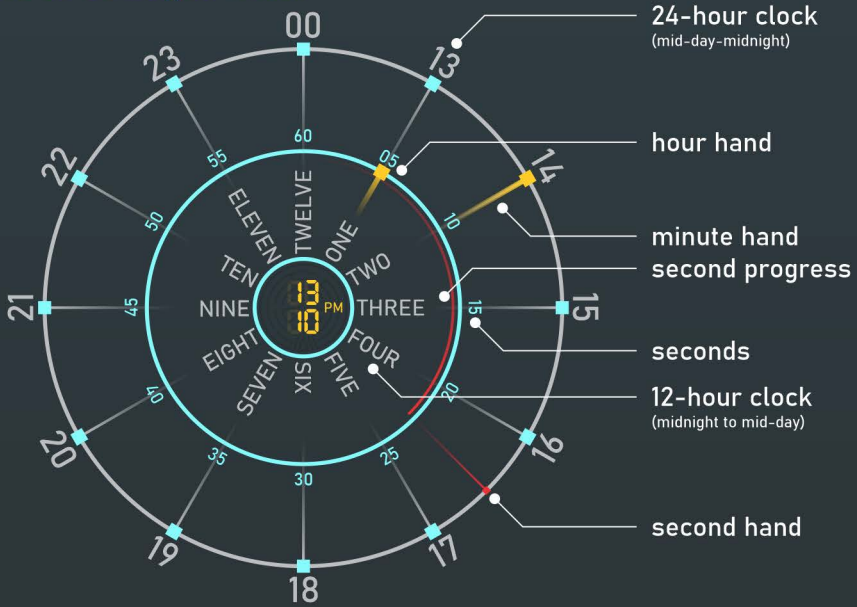

✓ Z X C V B N M ✕

!#1

,

ENGLISH (US)

.

NEXT

clock configuration

//LOCKSCREEN_CLOCK